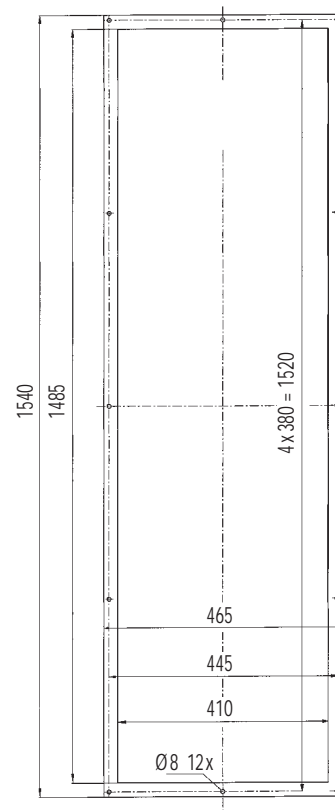

Built-in frames DTZ

... allows you to recess our cooling units.

Installation cutout

Technical data:	DTZ 080	DTZ 100	DTZ 120	DTZ 140	DTZ 080LF/41	DTZ 100LF/41	DTZ 120LF/41	DTZ 140LF/41
Models	DTS 7201; DTS 7301				DTS 7141; DTS 7241; DTS 7341; DTS 7441; DTS 7541			
Installation	80 mm	100 mm	120 mm	140 mm	80 mm	100 mm	120 mm	140 mm
Height	1540 mm							
Width	465 mm							
Fixing flange	28,5 mm							
Orientation	vertical							
Construction material	sheet steel							
Anti-corrosion protection	electrostatically powder-coated (200 °C)							
Colour	RAL 7032 (European grey), other colours available on request							
Standard scope of supply	sealing material, cutout template, instruction sheet				sealing material, cutout template, instruction sheet, bend for condensate drain			
System of protection	IP 54 against the enclosure (DIN EN 60529) when used as recommended							