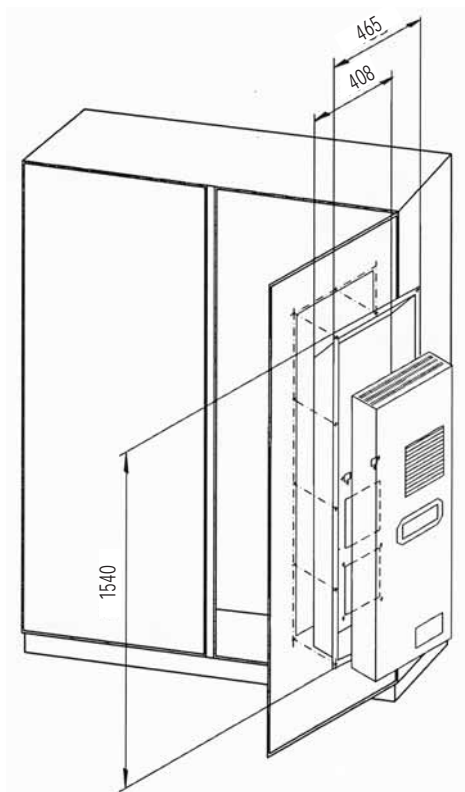

Built-in frames DTZ

... allows you to recess our cooling units.

Installation cutout

Technical data:	DTZ 080	DTZ 100	DTZ 120	DTZ 140	DTZ 080LF/41	DTZ 100LF/41	DTZ 120LF/41	DTZ 140LF/41
Models	DTS 7201; DTS 7301				DTS 7141; DTS 7241; DTS 7341; DTS 7441; DTS 7541			
Installation	80 mm	100 mm	120 mm	140 mm	80 mm	100 mm	120 mm	140 mm
Height	1540 mm							
Width	465 mm							
Fixing flange	28,5 mm							
Orientation	vertical							
Construction material	sheet steel							
Anti-corrosion protection	electrostatically powder-coated (200 °C)							
Colour	RAL 7032 (European grey), other colours available on request							
Standard scope of supply	sealing material, cutout template, instruction sheet				sealing material, cutout template, instruction sheet, bend for condensate drain			
System of protection	IP 54 against the enclosure (DIN EN 60529) when used as recommended							